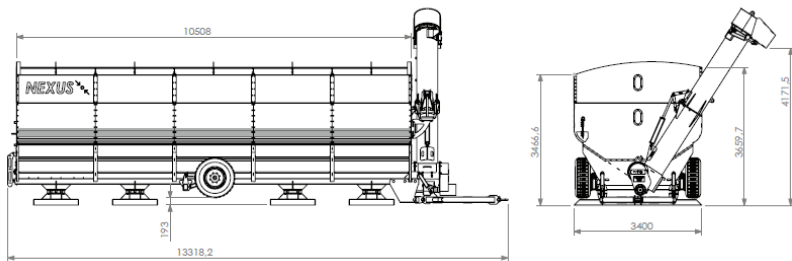

## TECHNICAL DATA

Total Width	3400 mm
Total Length	13318 mm
Total Height	3660 mm
Payload	65 ton
Discharge Rate	8 - 9 ton per/min
Tyre Size	400/60
Min Hydraulic Flow Rate	40 ℓ/min

## ////// DIMENSIONS ////

 INCREASED  
HEADER CAPACITY

 ABLE TO HARVEST  
IN WETTER CONDITIONS

 PRODUCT BUILT  
TO LAST

 82 m<sup>3</sup> (65 ton)

 AUGER IS DRIVEN BY  
HEAVY DUTY GEARBOX

 INCREASED  
HARVEST EFFICIENCY