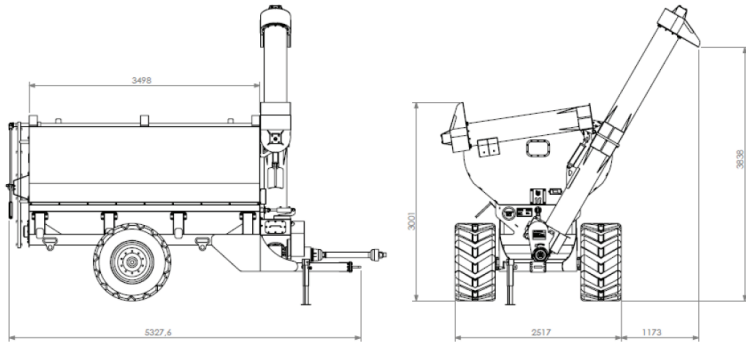

8 TON

TECHNICAL DATA

Total Width	2517 mm
Total Length (Incl. Drawbar)	5327 mm
Total Height	2840 mm
Weight	2,560 kg
Tyre Size	600/50 R22.5
Capacity	8 ton
Power Required	70 kW
Discharge Tempo	1.5 ton/min depending on material

////// DIMENSIONS ////